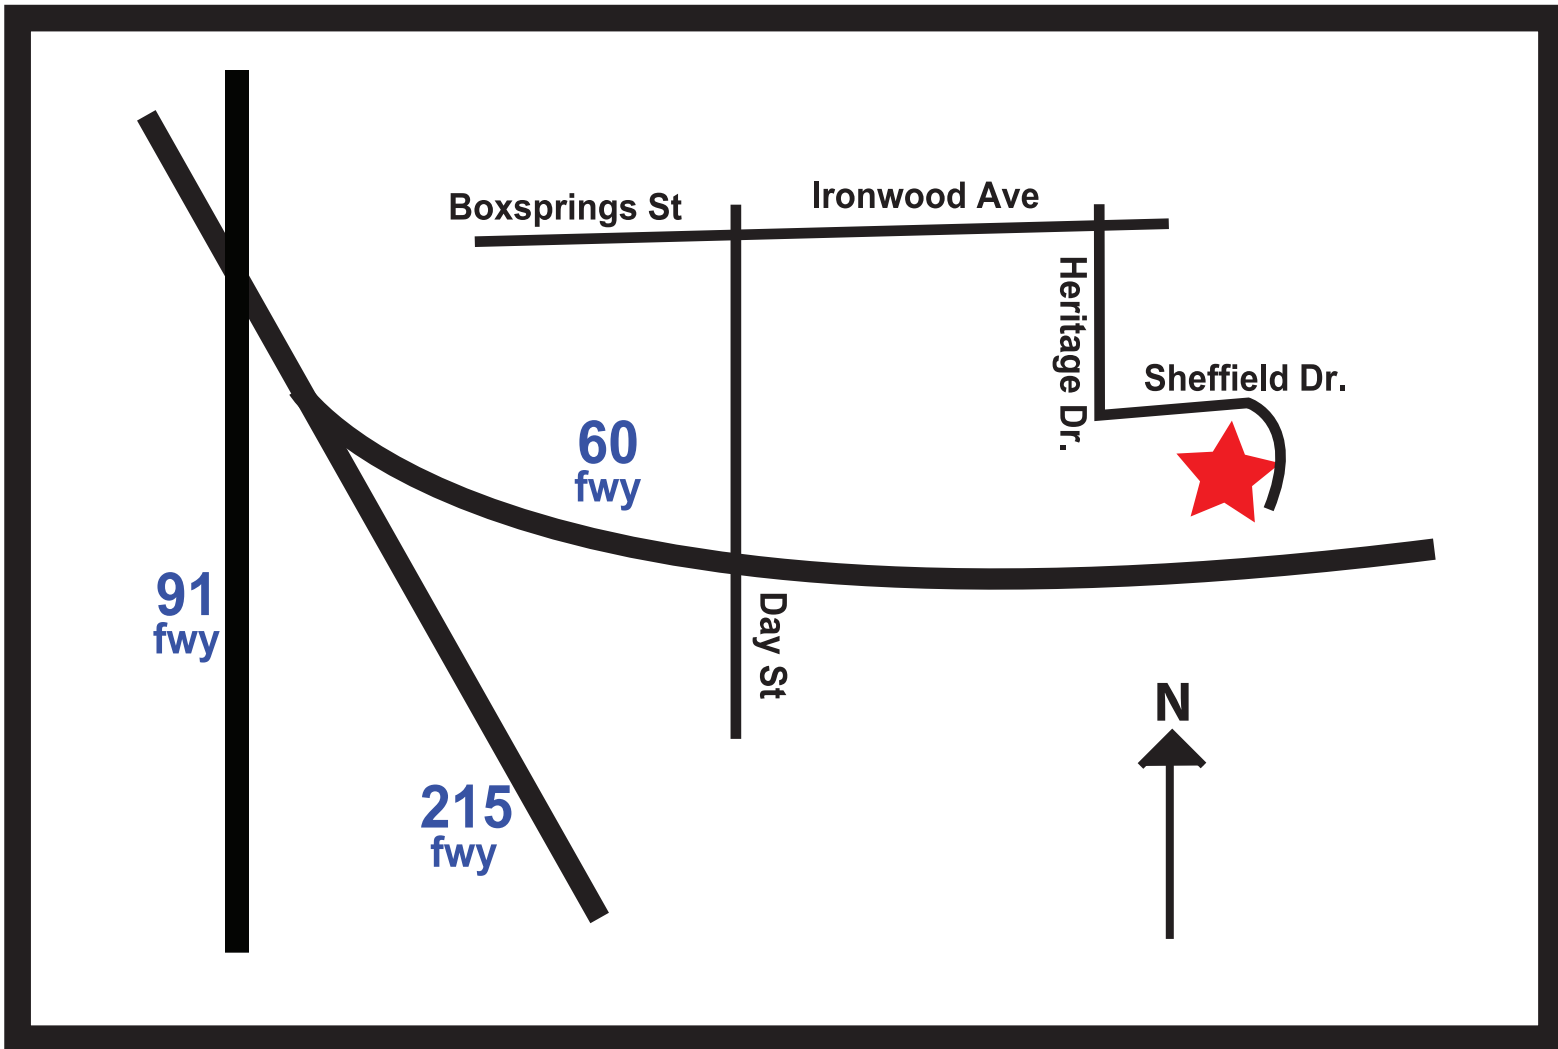

## **Prayer Breakfast Map**

**Anyone welcome for prayer**  
**Time: 8:00 am - 9:00am**  
**Date: First Saturday - Monthly**

**Location: Marcus Corderos Home**  
**22550 Sheffield Dr. Moreno Valley, CA 92557**