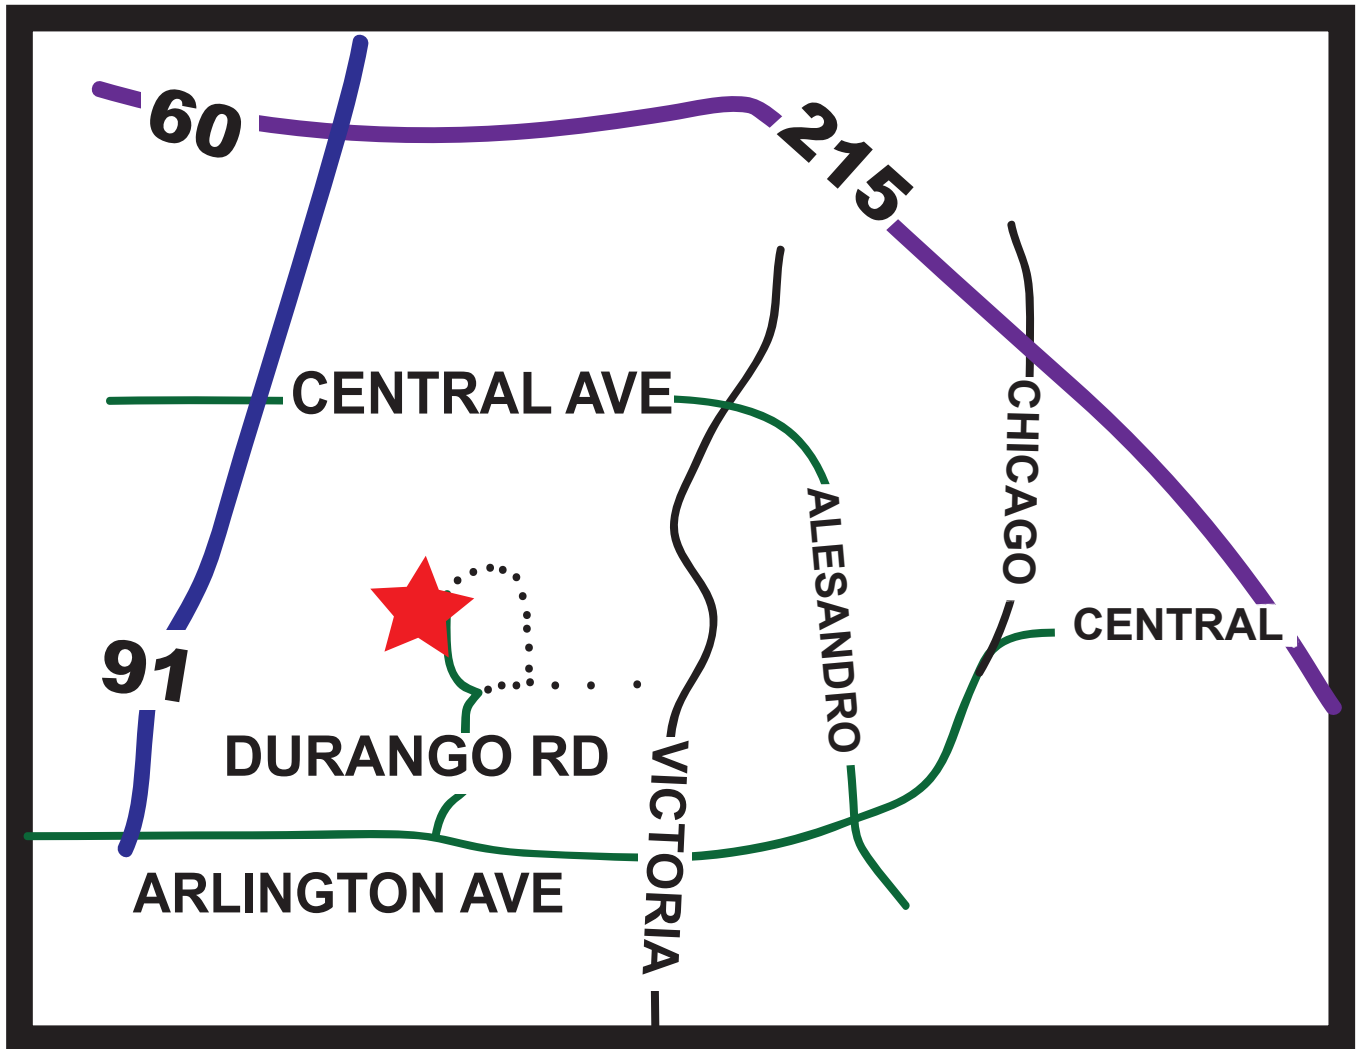

NO WALLS **outreach.com**

Wednesday Night Fellowship

(7:00pm - 8:30pm)

5639 Durango Rd
Riverside, CA 92506